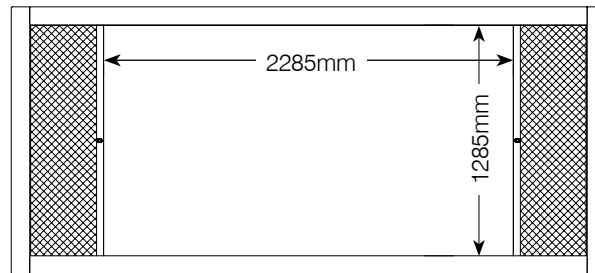

Specifications for LP Morgan CineTheatre Mirage Screen

16:9 Aspect Ratio

2.35:1 Aspect Ratio

Features

- Unique easy slide panels. Panels retract into the frame when watching 2.35:1 content, and then slide out to cover the image area, reducing the aspect ratio to 16:9 when needed.
- 100mm bevelled frame with detailing for strength and to allow for panel storage.
- Frame is finished in Black velvet to provide an absorbent contrast border for the image.
- Screen is supplied flat packed.
- Assembly is simple – screen material is attached with a loop and hook system.
- Unique top and bottom locking bars ensure a straight installation every time
- Matt white, black backing fabric with 1.0 gain

Frame Screen - Cinemascope (2.40:1)			Overall Screen Dimensions		Frame Screen Masked HD (16:9)		Shipping Size	Weight	
Code	Diagonal Size (inches)	Image w x h (mm)	Width (mm)	Height (mm)	Diagonal Size (inches)	Image w x h (mm)	w x h x d (mm)	net	gross
LPM39H132S	132"	3085 x 1285	3385	1495	102"	2285 x 1285	3390 x 220 x 330	26kg	32kg