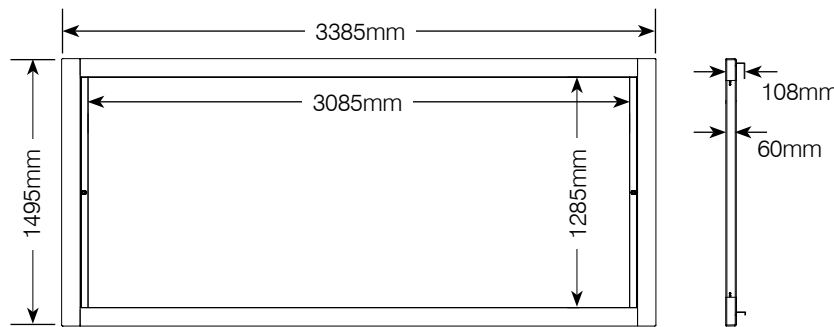

Specifications for LP Morgan CineTheatre Mirage Screen

16:9 Aspect Ratio

2.35:1 Aspect Ratio

Features

- Unique easy slide panels. Panels retract into the frame when watching 2.35:1 content, and then slide out to cover the image area, reducing the aspect ratio to 16:9 when needed.
- 100mm bevelled frame with detailing for strength and to allow for panel storage.
- Frame is finished in Black velvet to provide an absorbent contrast border for the image.
- Screen is supplied flat packed.
- Assembly is simple – screen material is attached with a loop and hook system.
- Unique top and bottom locking bars ensure a straight installation every time
- Matt white, black backing fabric with 1.0 gain

Frame Screen - Cinemascope (2.40:1)			Overall Screen Dimensions		Frame Screen Masked HD (16:9)		Shipping Size	Weight	
Code	Diagonal Size (inches)	Image w x h (mm)	Width (mm)	Height (mm)	Diagonal Size (inches)	Image w x h (mm)	w x h x d (mm)	net	gross
LPM39H132S	132"	3085 x 1285	3385	1495	102"	2285 x 1285	3390 x 220 x 330	26kg	32kg